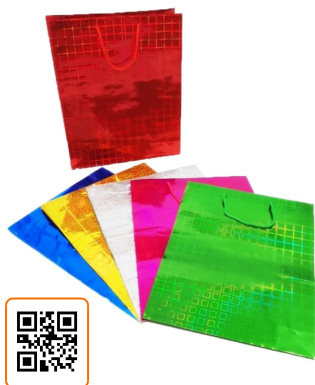

PI-4813-65

~~\$3.051~~ \$2.653

BOLSA NAVIDEÑA PARA
BOTELLA (PQTX12)

PI-10845-1

~~\$2.470~~ \$2.148

BOLSA REGALO HOLOGRAMA
(PQTX12)

PI-1307-1

~~\$1.811~~ \$1.575